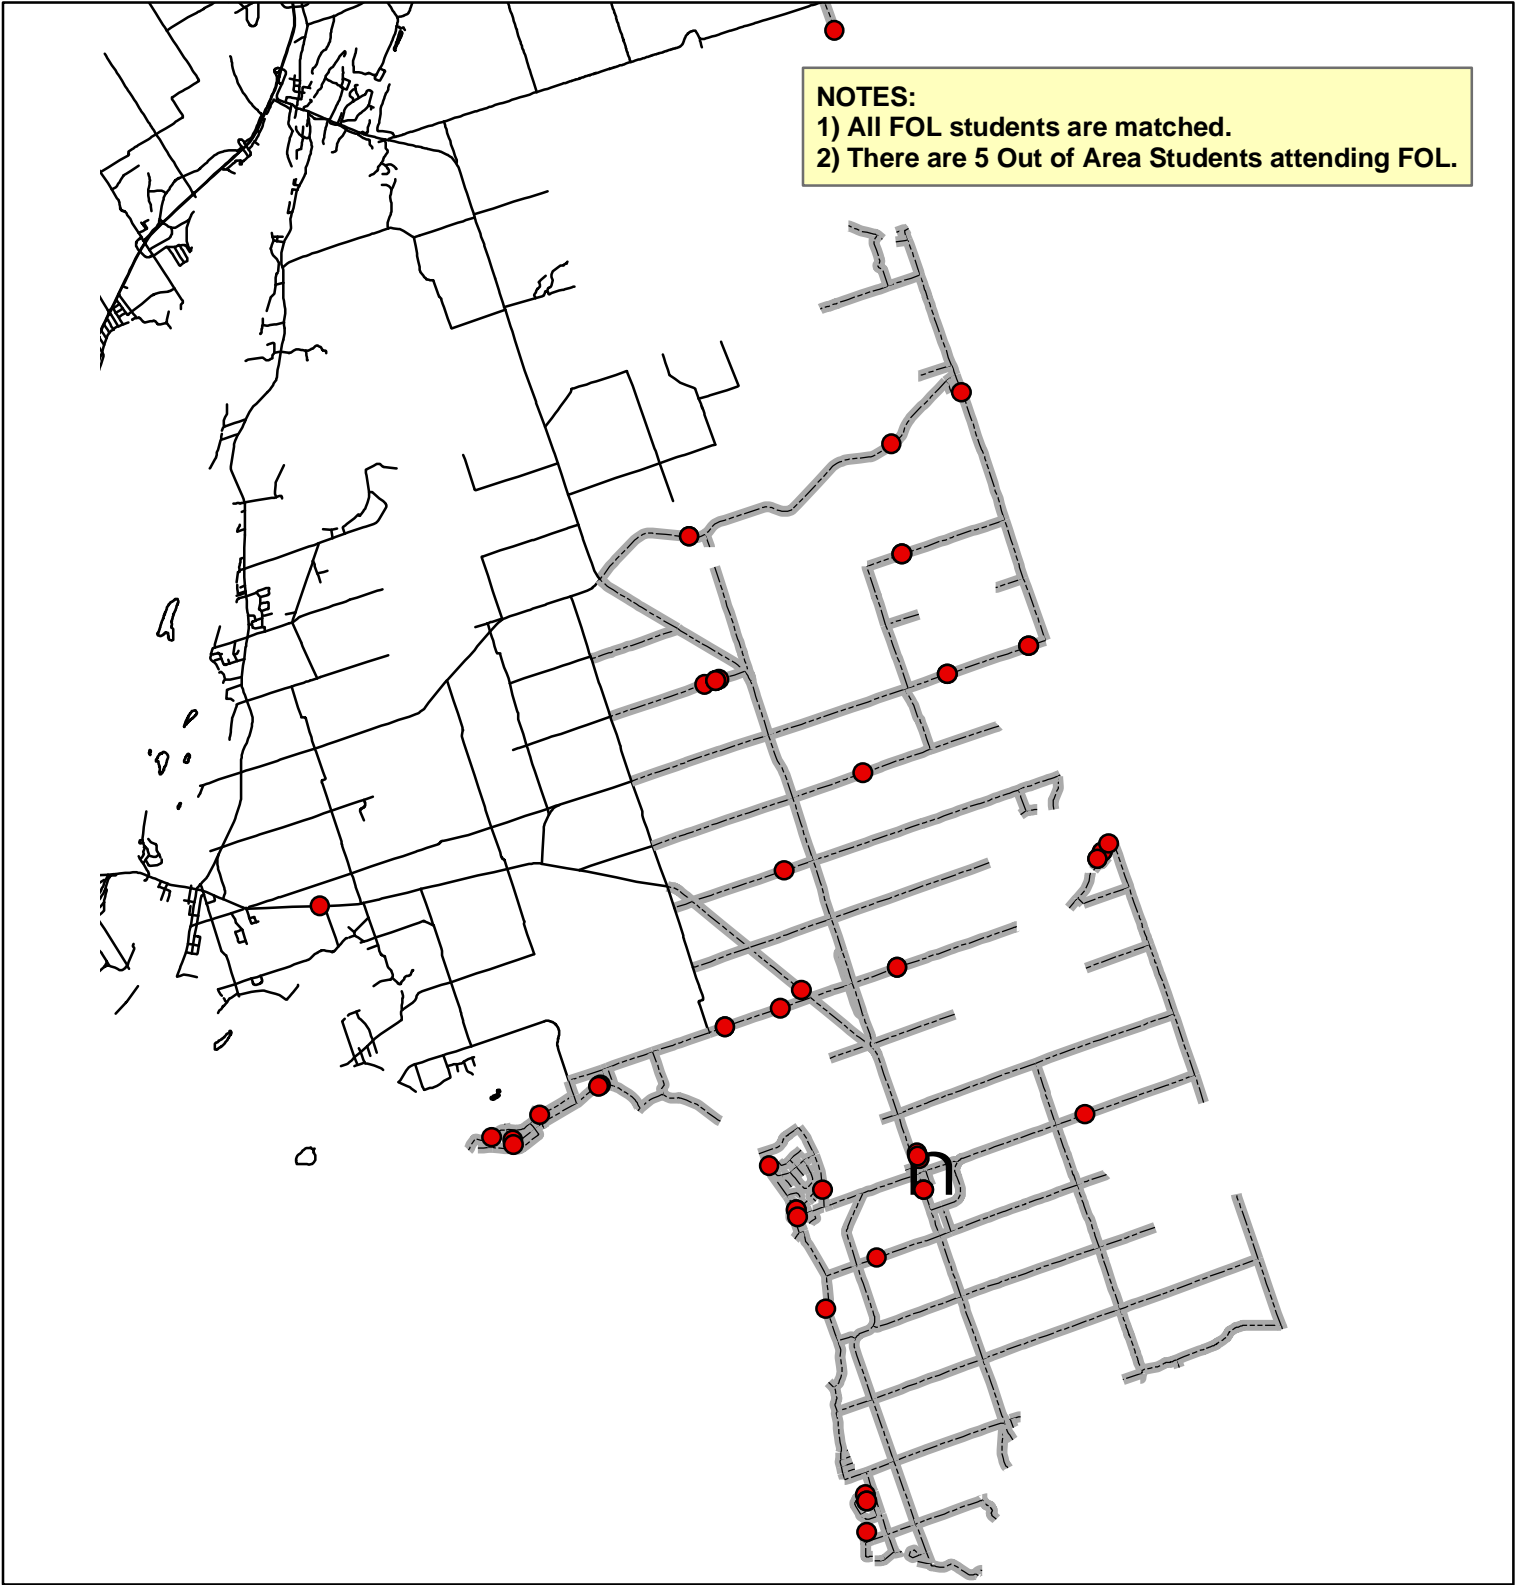

FOLEY STUDENT LOCATIONS

NOTES:
1) All FOL students are matched.
2) There are 5 Out of Area Students attending FOL.

Legend

- Foley School
- **Roads**
- Roads
- Foley Boundary
- Geocoding_Result

Foley Student Locations
Updated as of: February 3, 2009
Student Data as of: October 31, 2008